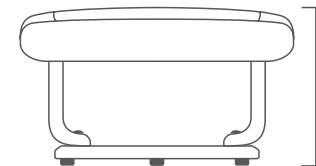

# 7581G

Carton Box Size			Gross Weight	Loading
Length	Width	Height		
32.5"	26"	21.5"	62Lbs.	249

32.6"

41"~34"

31.8"~45"

17.9"~19.6"

19.6"

17.3"

17.7"