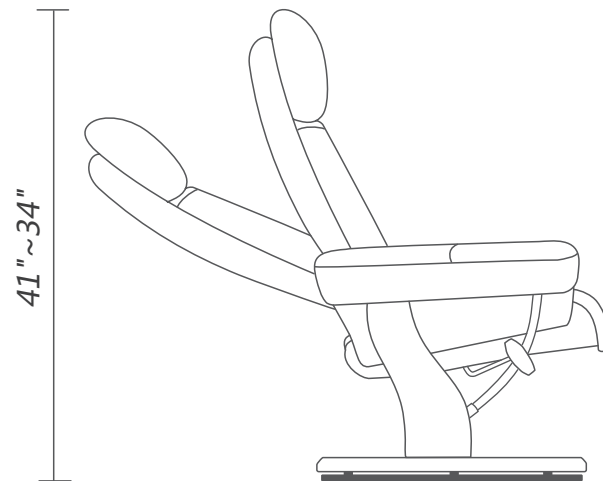

# 7581G

Carton Box Size			Gross Weight	Loading
Length	Width	Height		
32.5"	26"	21.5"	62Lbs.	249

32.6"

41"~34"

31.8"~45"

17.9"~19.6"

19.6"

17.3"

17.7"